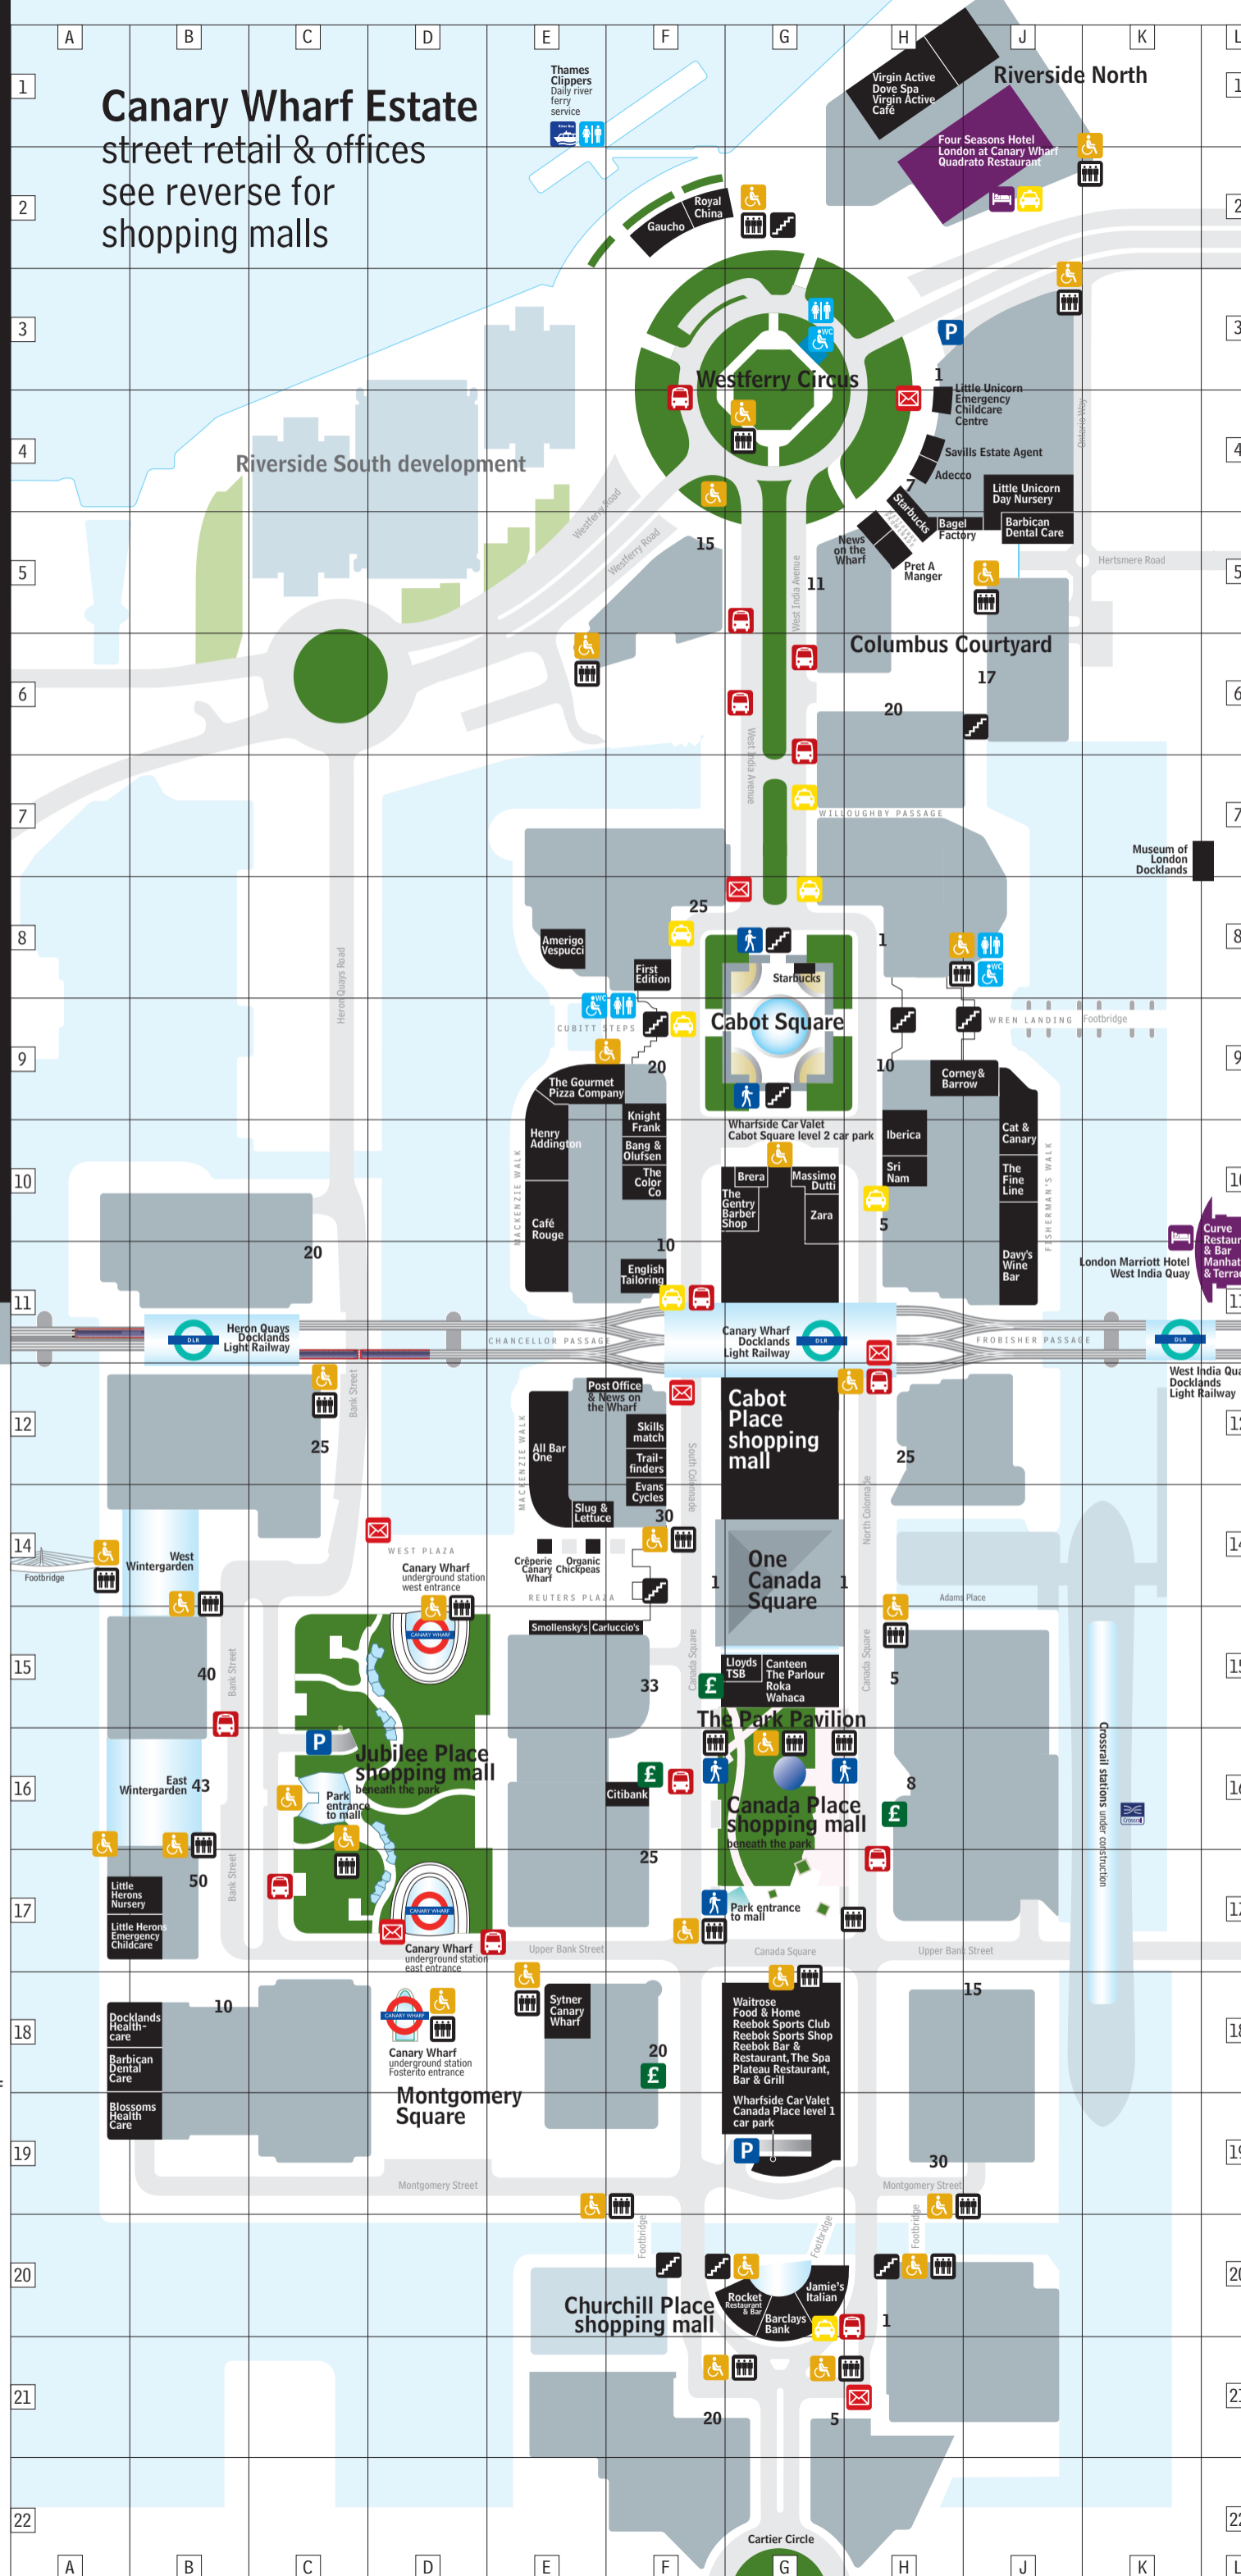

GUIDE

Canary Wharf Estate street retail & offices see reverse for shopping malls

Estate retail

1. **Shops** Bang & Olufsen **10F**
   English Tailoring **11F**
   Evans Cycles **14F**
   Massimo Dutti **10G**
   News on the Wharf **5H**
   News on the Wharf (within Post Office) **12E**
   Reebok Sports Shop **18G**
   Trailfinders **12F**
   Waitrose Food & Home **18G**
   Zara **10G**
2. **Restaurants** Amerigo Vespucci **8E**
   Café Rouge **10E**
   Canteen **15G**
   Carluccio's **15F**
   Curve Restaurant & Bar, Marriott Hotel **10L**
   First Edition **8F**
   Gaucho **2F**
   The Gourmet Pizza Company **9E**
   Iberica **10H**
   Jamie's Italian **20G**
   The Parlour **15G**
   Plateau Restaurant, Bar & Grill **18G**
   Quadrato, Four Seasons Hotel **2H**
   Rocket Restaurant & Bar **20G**
   Roka **15G**
   Royal China **2F**
   Smollensky's **15E**
   Sri Nam **10H**
   Wahaca **15G**
3. **Cafés & Bars** All Bar One **12E**
   Bagel Factory **5H**
   Brera **10G**
   Cat & Canary **10J**
   Corney & Barrow **9H**
   Crêperie Canary Wharf **14E**
   Davy's Wine Bar **11J**
   The Fine Line **10J**
   Henry Addington **10E**
   Manhattan Bar & Terrace, Marriott Hotel **11L**
   Organic Chickpeas **14E**
   Pret A Manger **5H**
   Reebok Bar & Restaurant, Reebok Sports Club London **18G**
   The Slug and Lettuce **14E**
   Smollensky's **15E**
   Starbucks **5H**, kiosk **8G**
   Virgin Active Café, Virgin Active, Canary Riverside **1H**
4. **Services** Adecco **4H**
   Barbican Dental Care **5J, 18A**
   Barclays Bank **20G**
   Blossoms Health Care **19A**
   Citibank **16F**
   The Color Co **10F**
   Docklands Healthcare **18A**
   Dove Spa, Virgin Active, Canary Riverside **1H**
   East Wintergarden, Canary Wharf's event venue **16B**
   Four Seasons Hotel, London at Canary Wharf **2H**
   The Gentry Barber Shop **10G**
   Knight Frank **10F**
   Little Herons Emergency Childcare Centre **17A**
   Little Herons Nursery **17A**
   Little Unicorn Day Nursery **4J**
   Little Unicorn Emergency Childcare Centre **4H**
   Lloyds TSB **15G**
   London Marriott Hotel, West India Quay **11L**
   Museum of London Docklands, West India Quay **7K**
   Post Office **12E**
   Reebok Sports Club London **18G**
   Savills Estate Agent **4H**
   Skillsmatch **12F**
   The Spa, Reebok Sports Club London **18G**
   Sytner Canary Wharf **18E**
   Virgin Active, Canary Riverside **1H**
   Wharfside Car Valet **10G, 19G**

Key to symbols